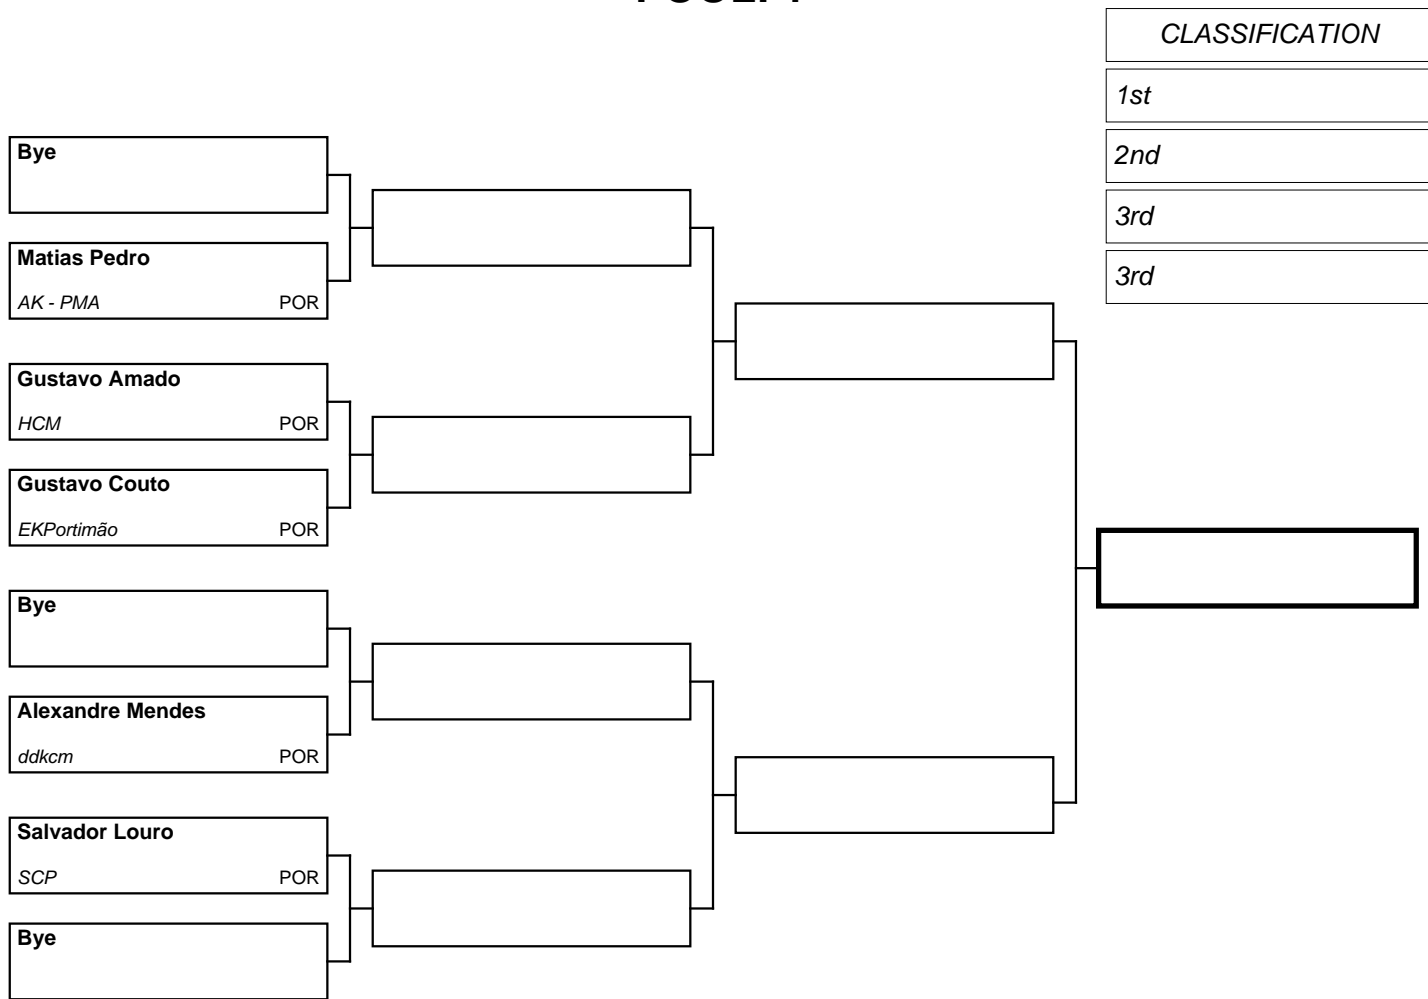

POOL: 1

REPECHAGE

Referees