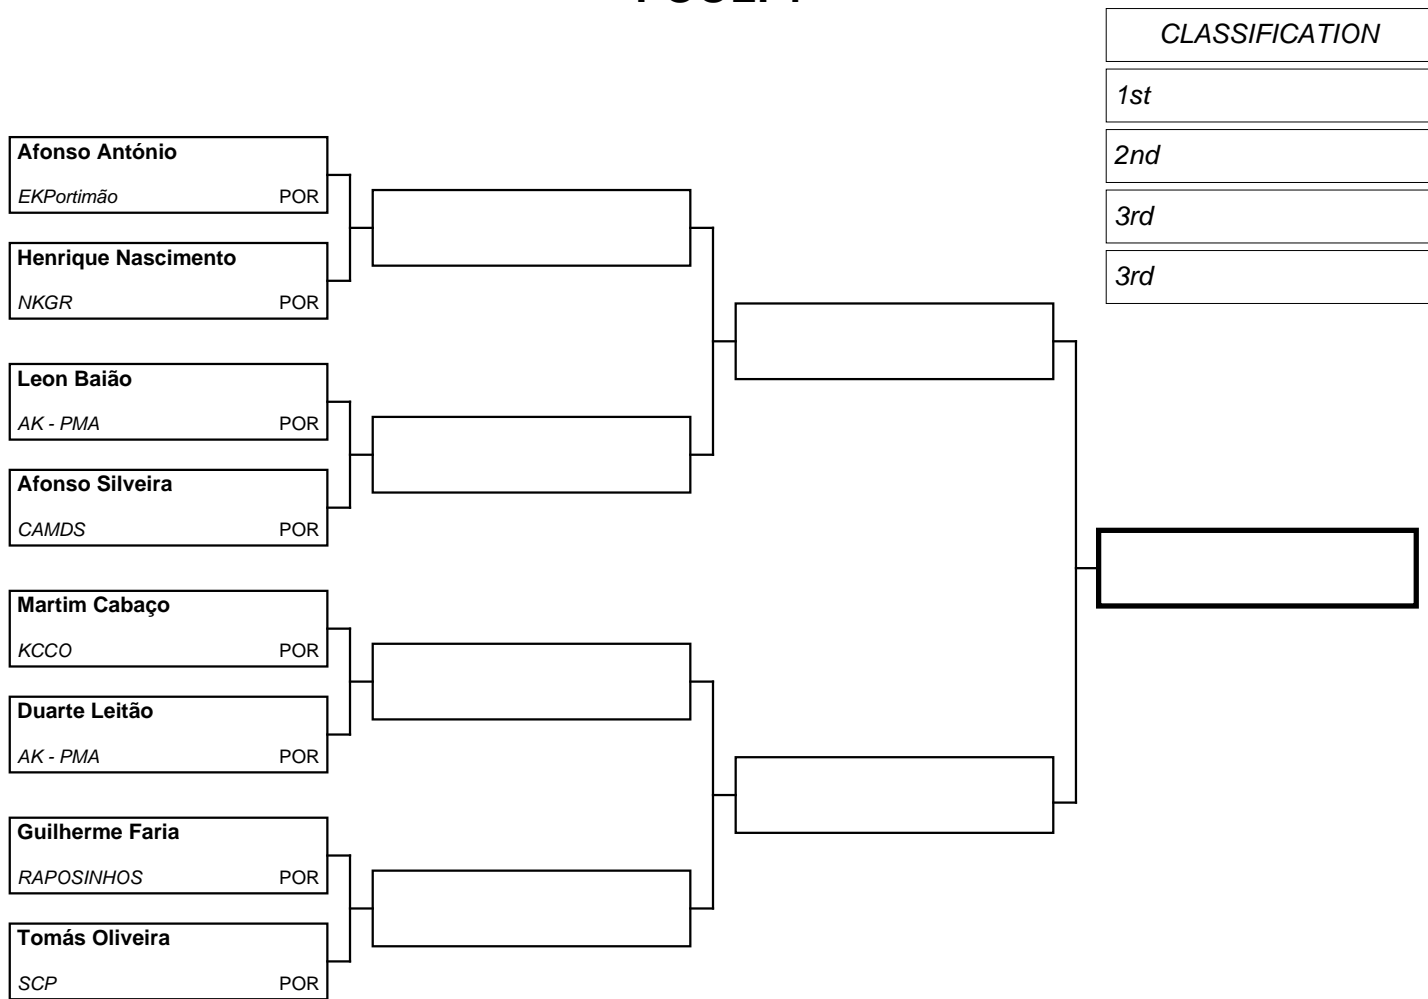

POOL: 1

REPECHAGE

Referees