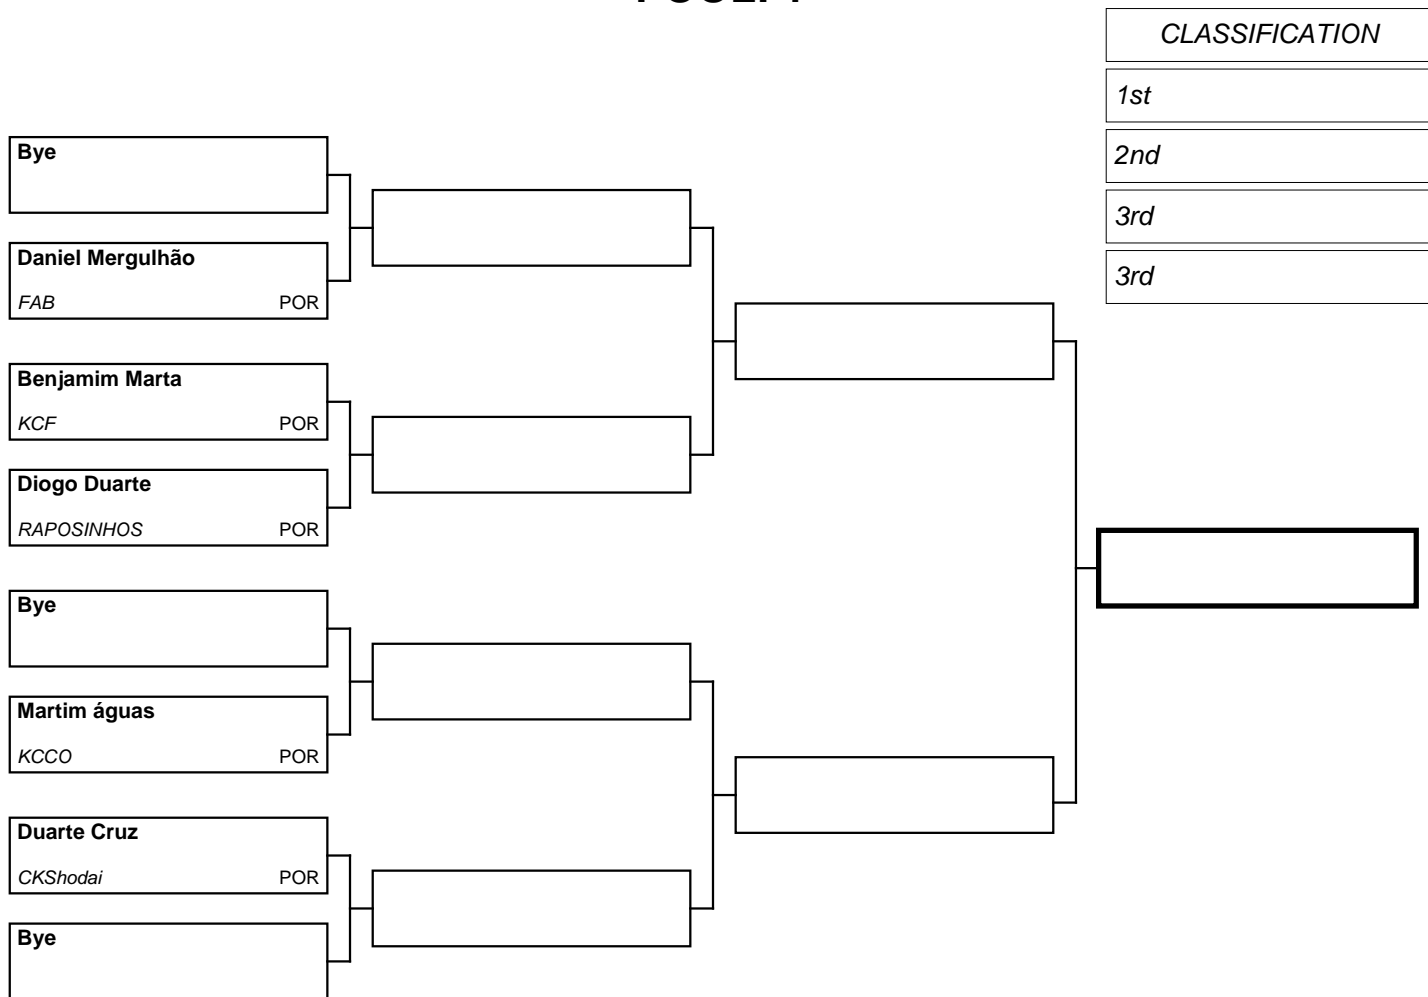

POOL: 1

REPECHAGE

Referees