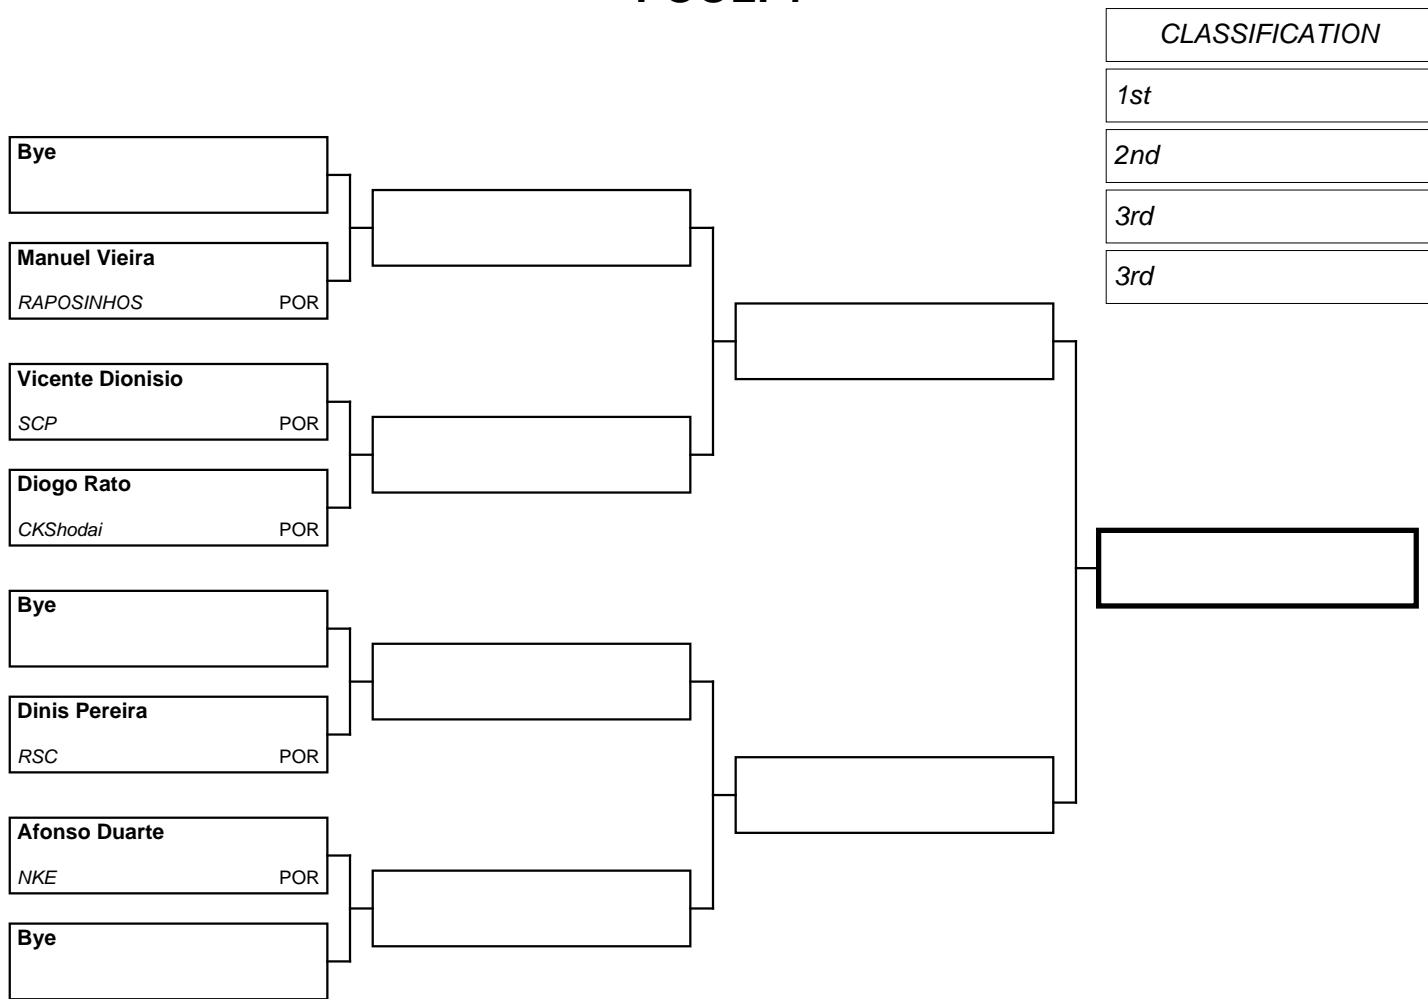

POOL: 1

REPECHAGE

Referees