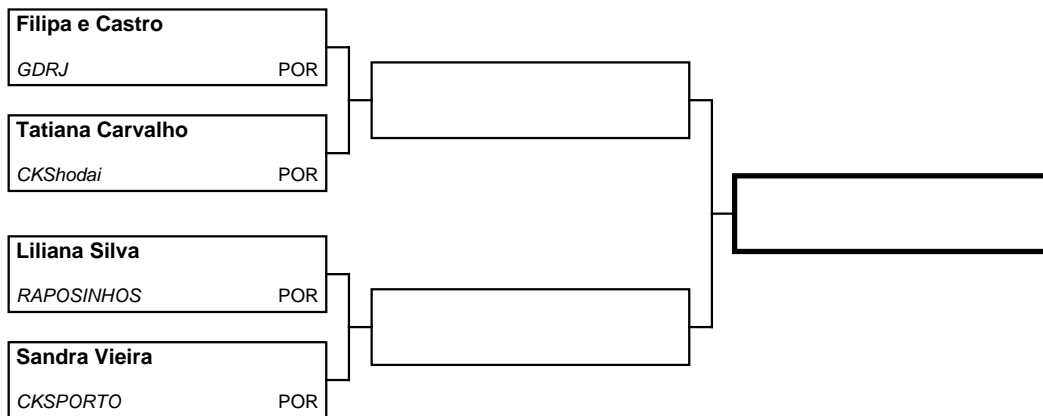

2nd

3rd

3rd

Referees

--	--	--	--	--

POOL: 1

Referees

Kimura@ - www.karate-hub.com - events plataform