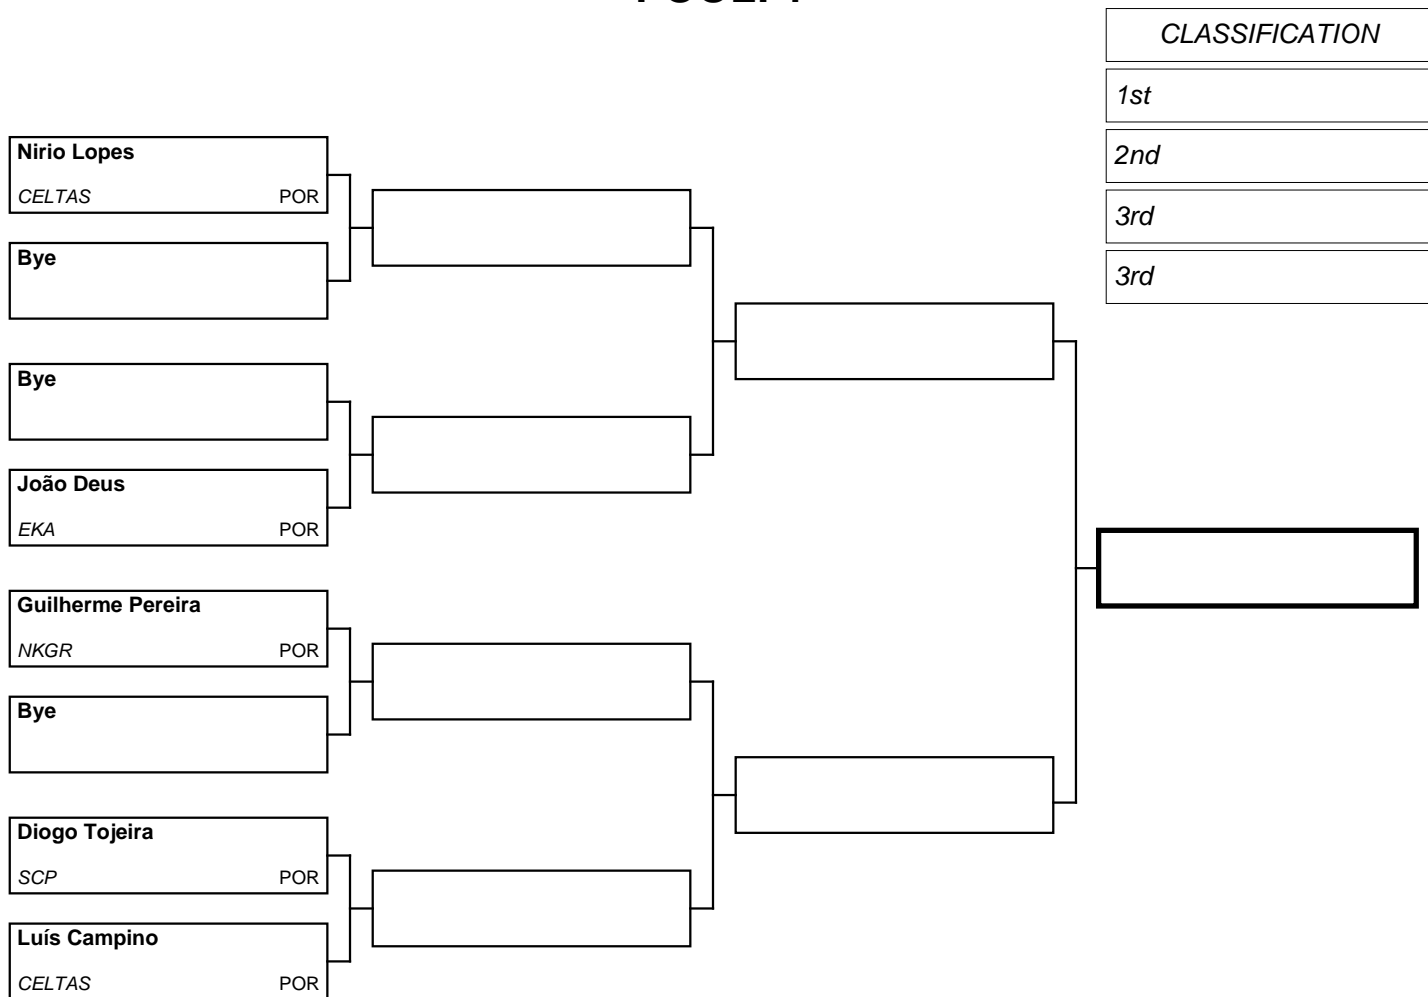

POOL: 1

REPECHAGE

Referees