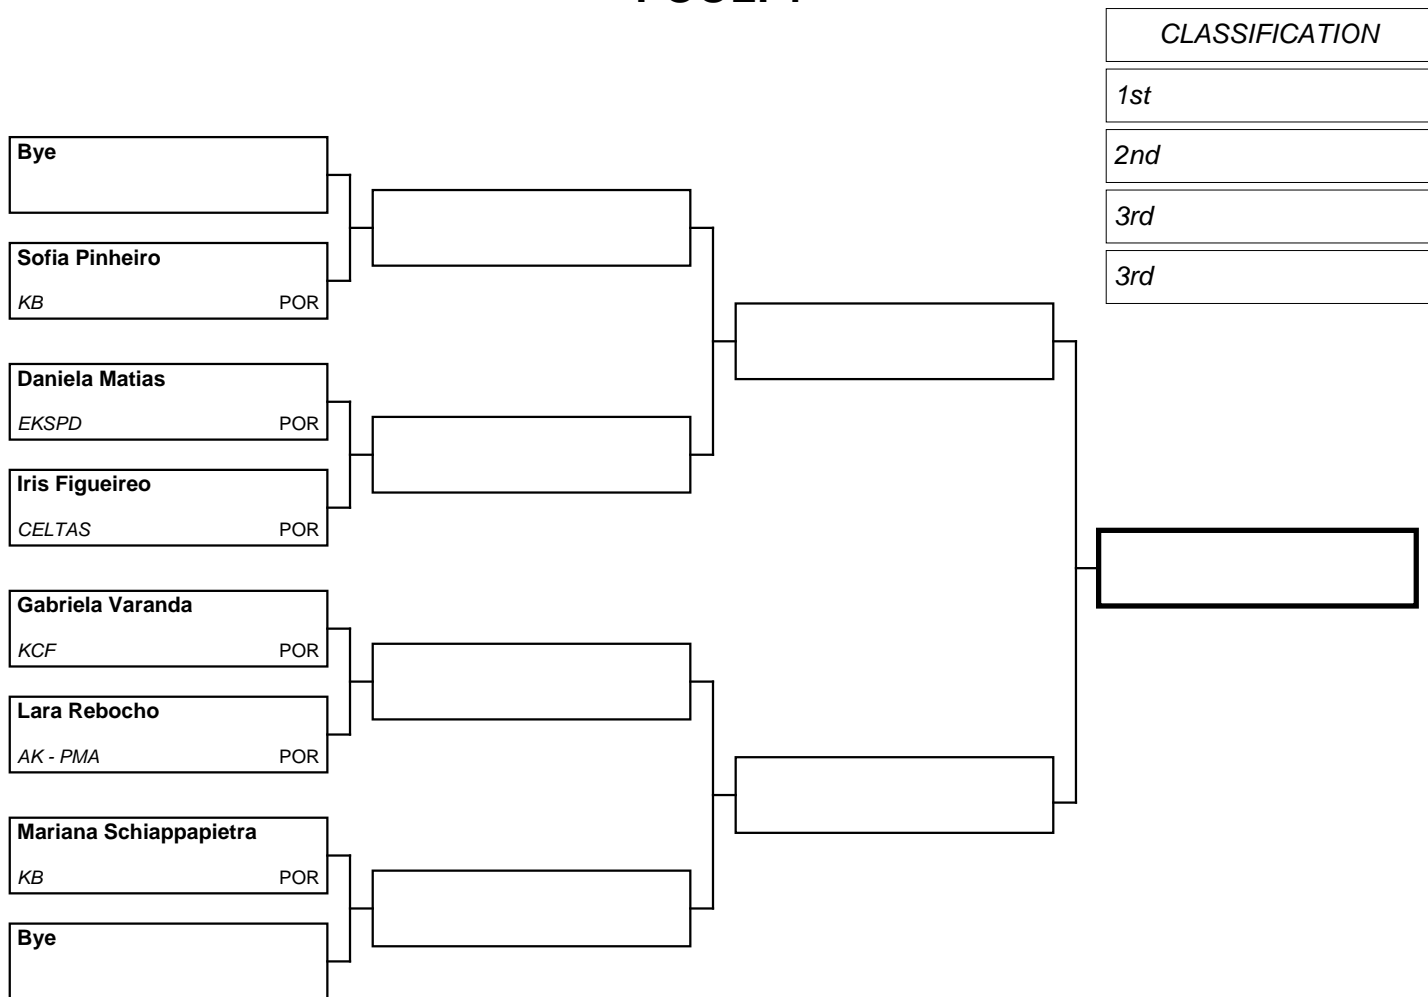

POOL: 1

REPECHAGE

Referees