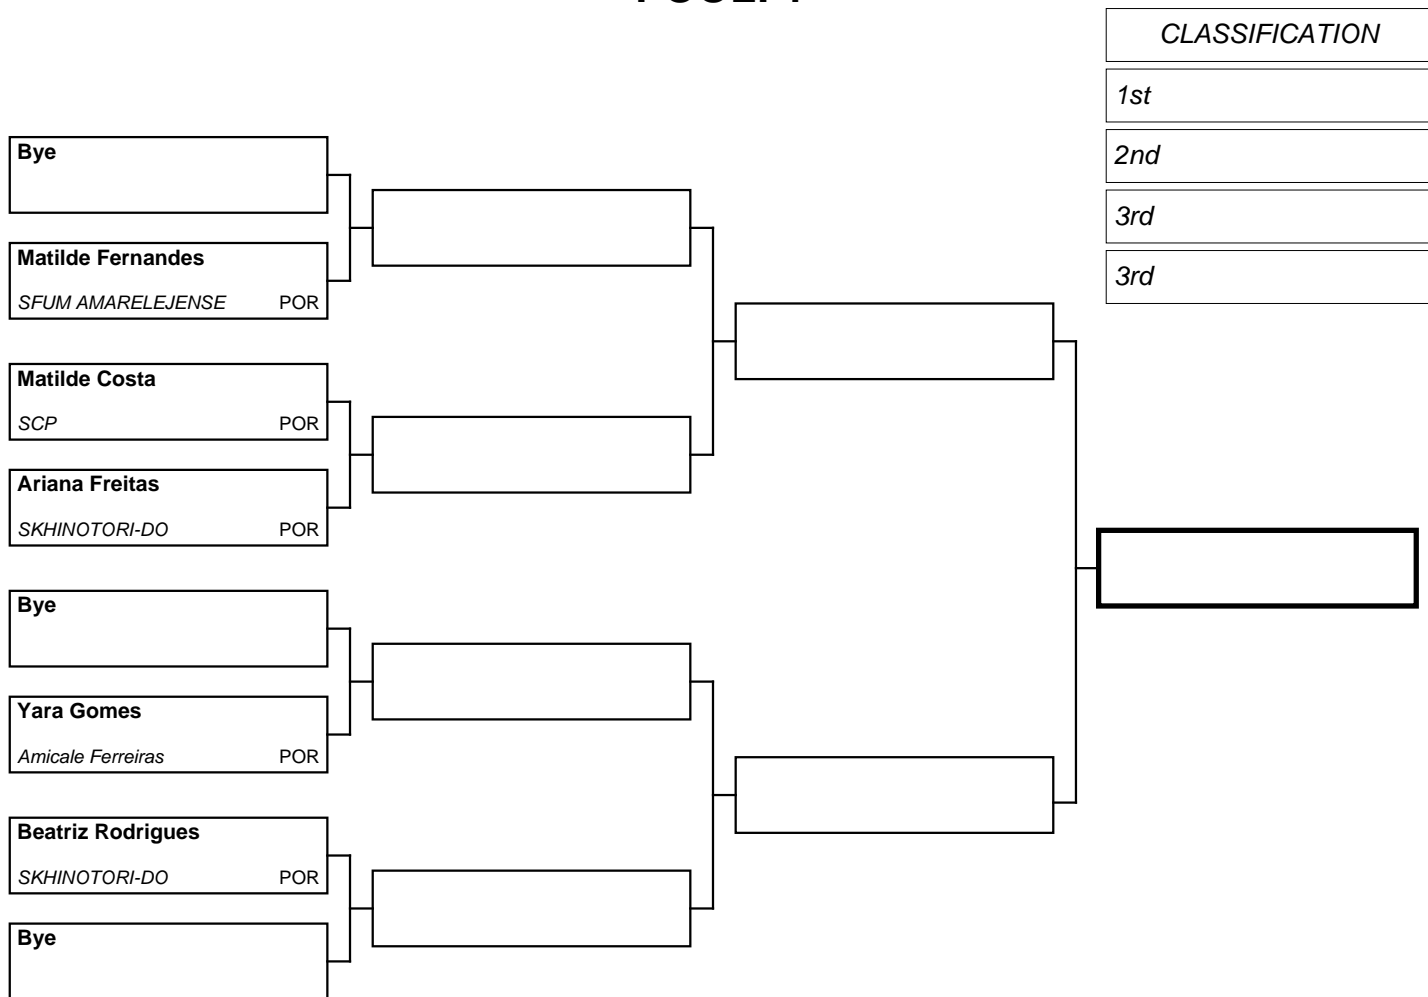

POOL: 1

Referees

--	--	--	--	--

POOL: 1

CLASSIFICATION
1st
2nd
3rd
3rd

POOL: 1

REPECHAGE

Referees